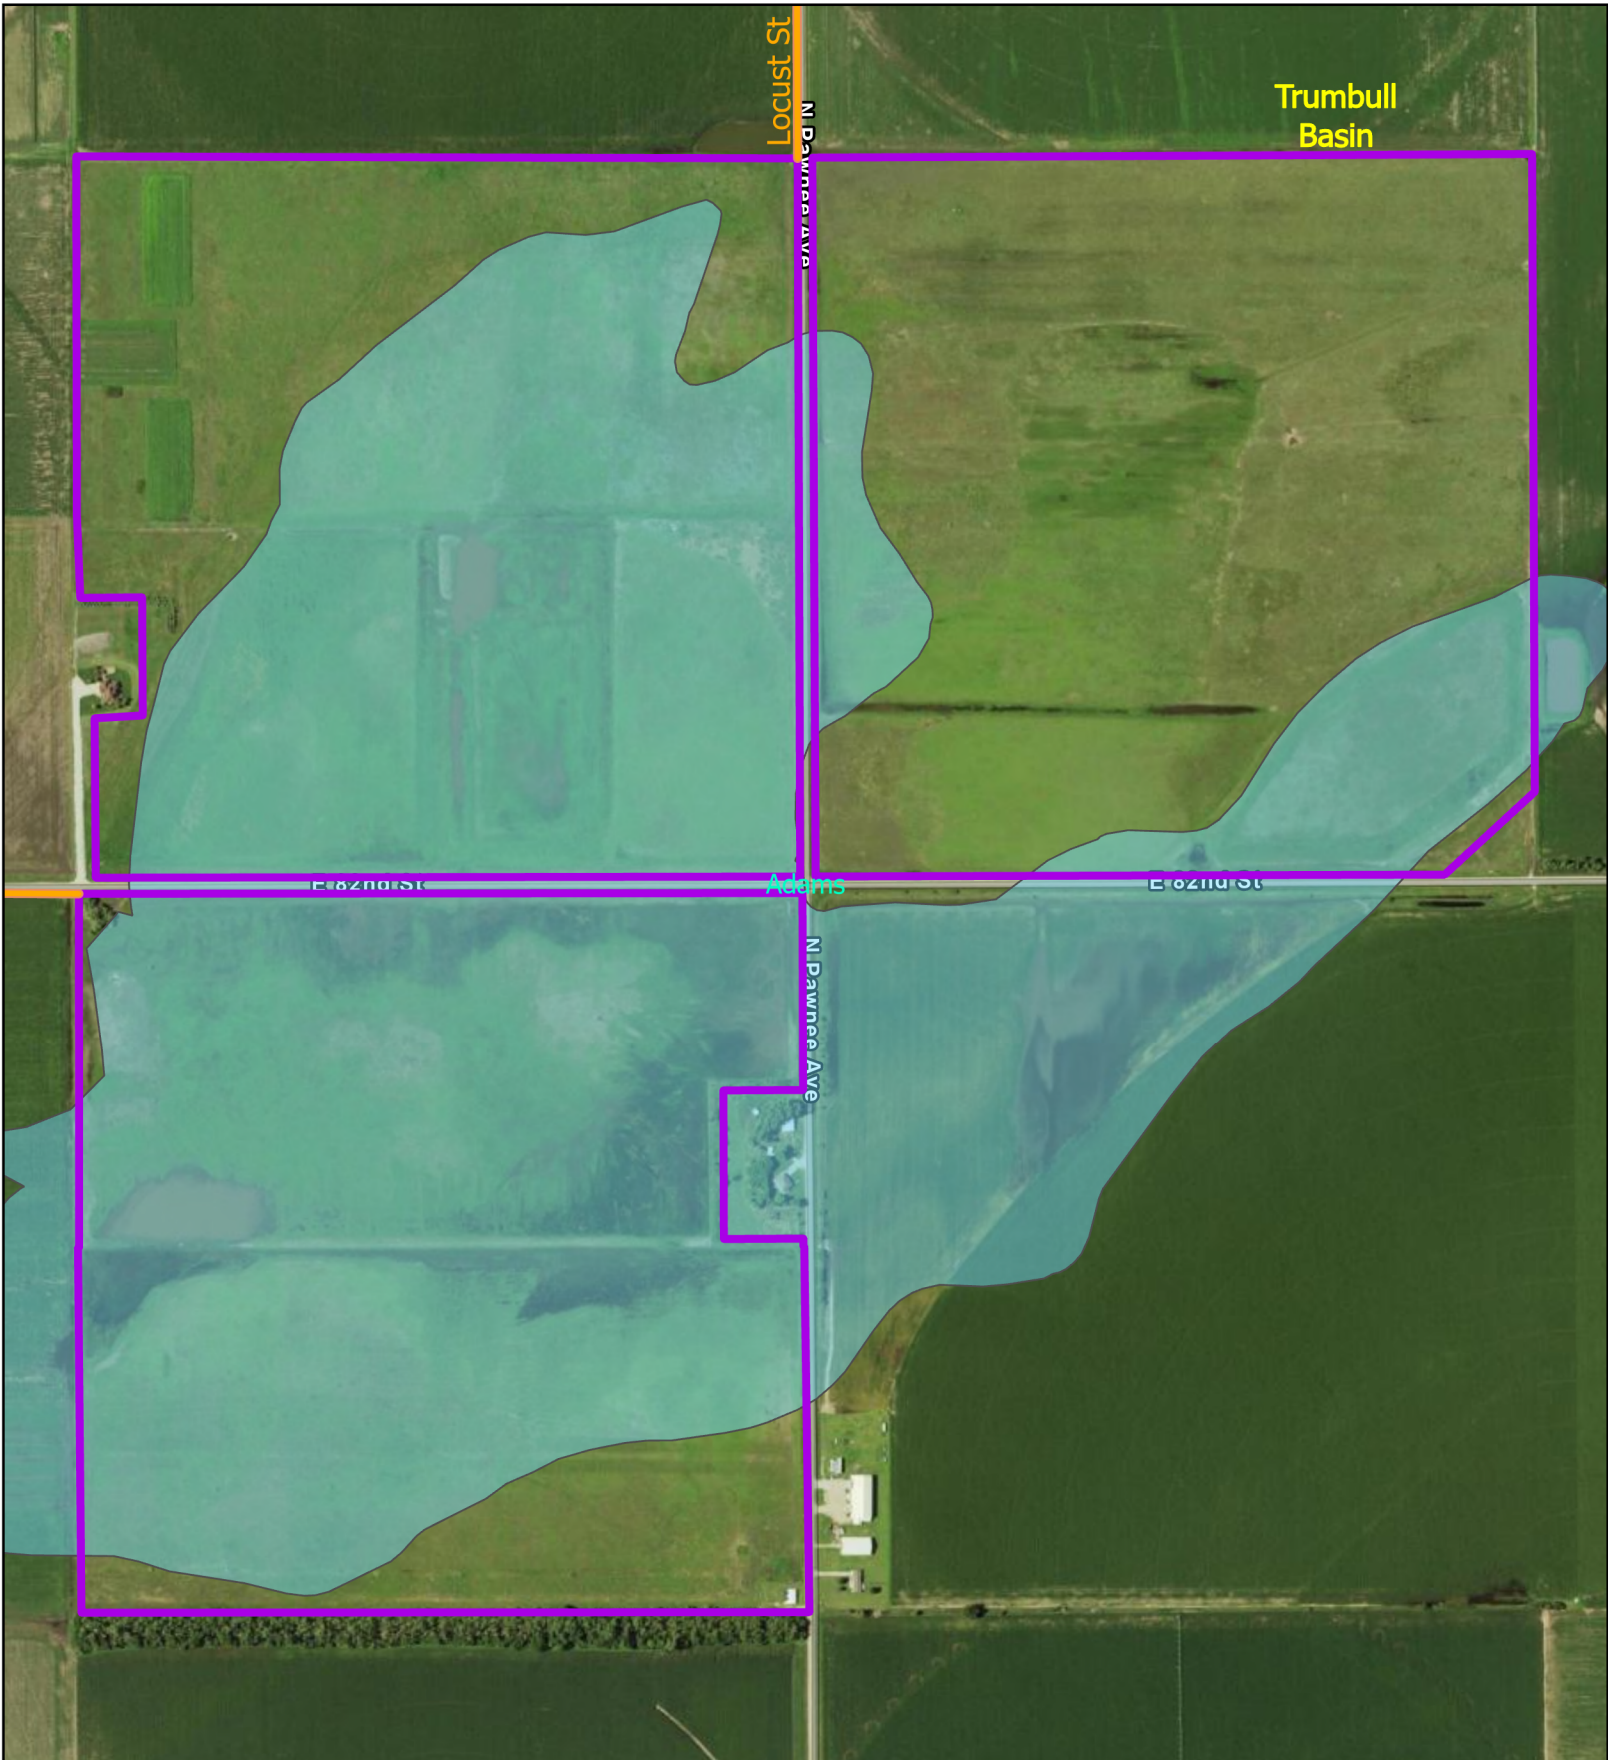

Sites Route Map

Place	Distance (Miles)
Start-Happold	11
Happold-Trumbull	5.5
Trumbull-Brummond	7
Brummond-Central City	28
Central City-Chinn	23
Chinn-Cheatle	8
Cheatle-Start Point	42

Nick and Ryan Happold

-  Site Boundary
-  Wetland Area
-  Road

Trumbull Basin

-  Site Boundary
-  Wetland Area
-  Road

0 0.1 0.2 Miles

Marsh Trust and Brummond

-  Site Boundary
-  Wetland Area
-  Road

0 0.1 0.2 Miles

Randy Chinn

-  Site Boundary
-  Wetland Area
-  Road

0 0.07 0.15 Miles

Cheatle Farms, LLC

-  Site Boundary
-  Wetland Area
-  Road

0 0.05 0.1 Miles