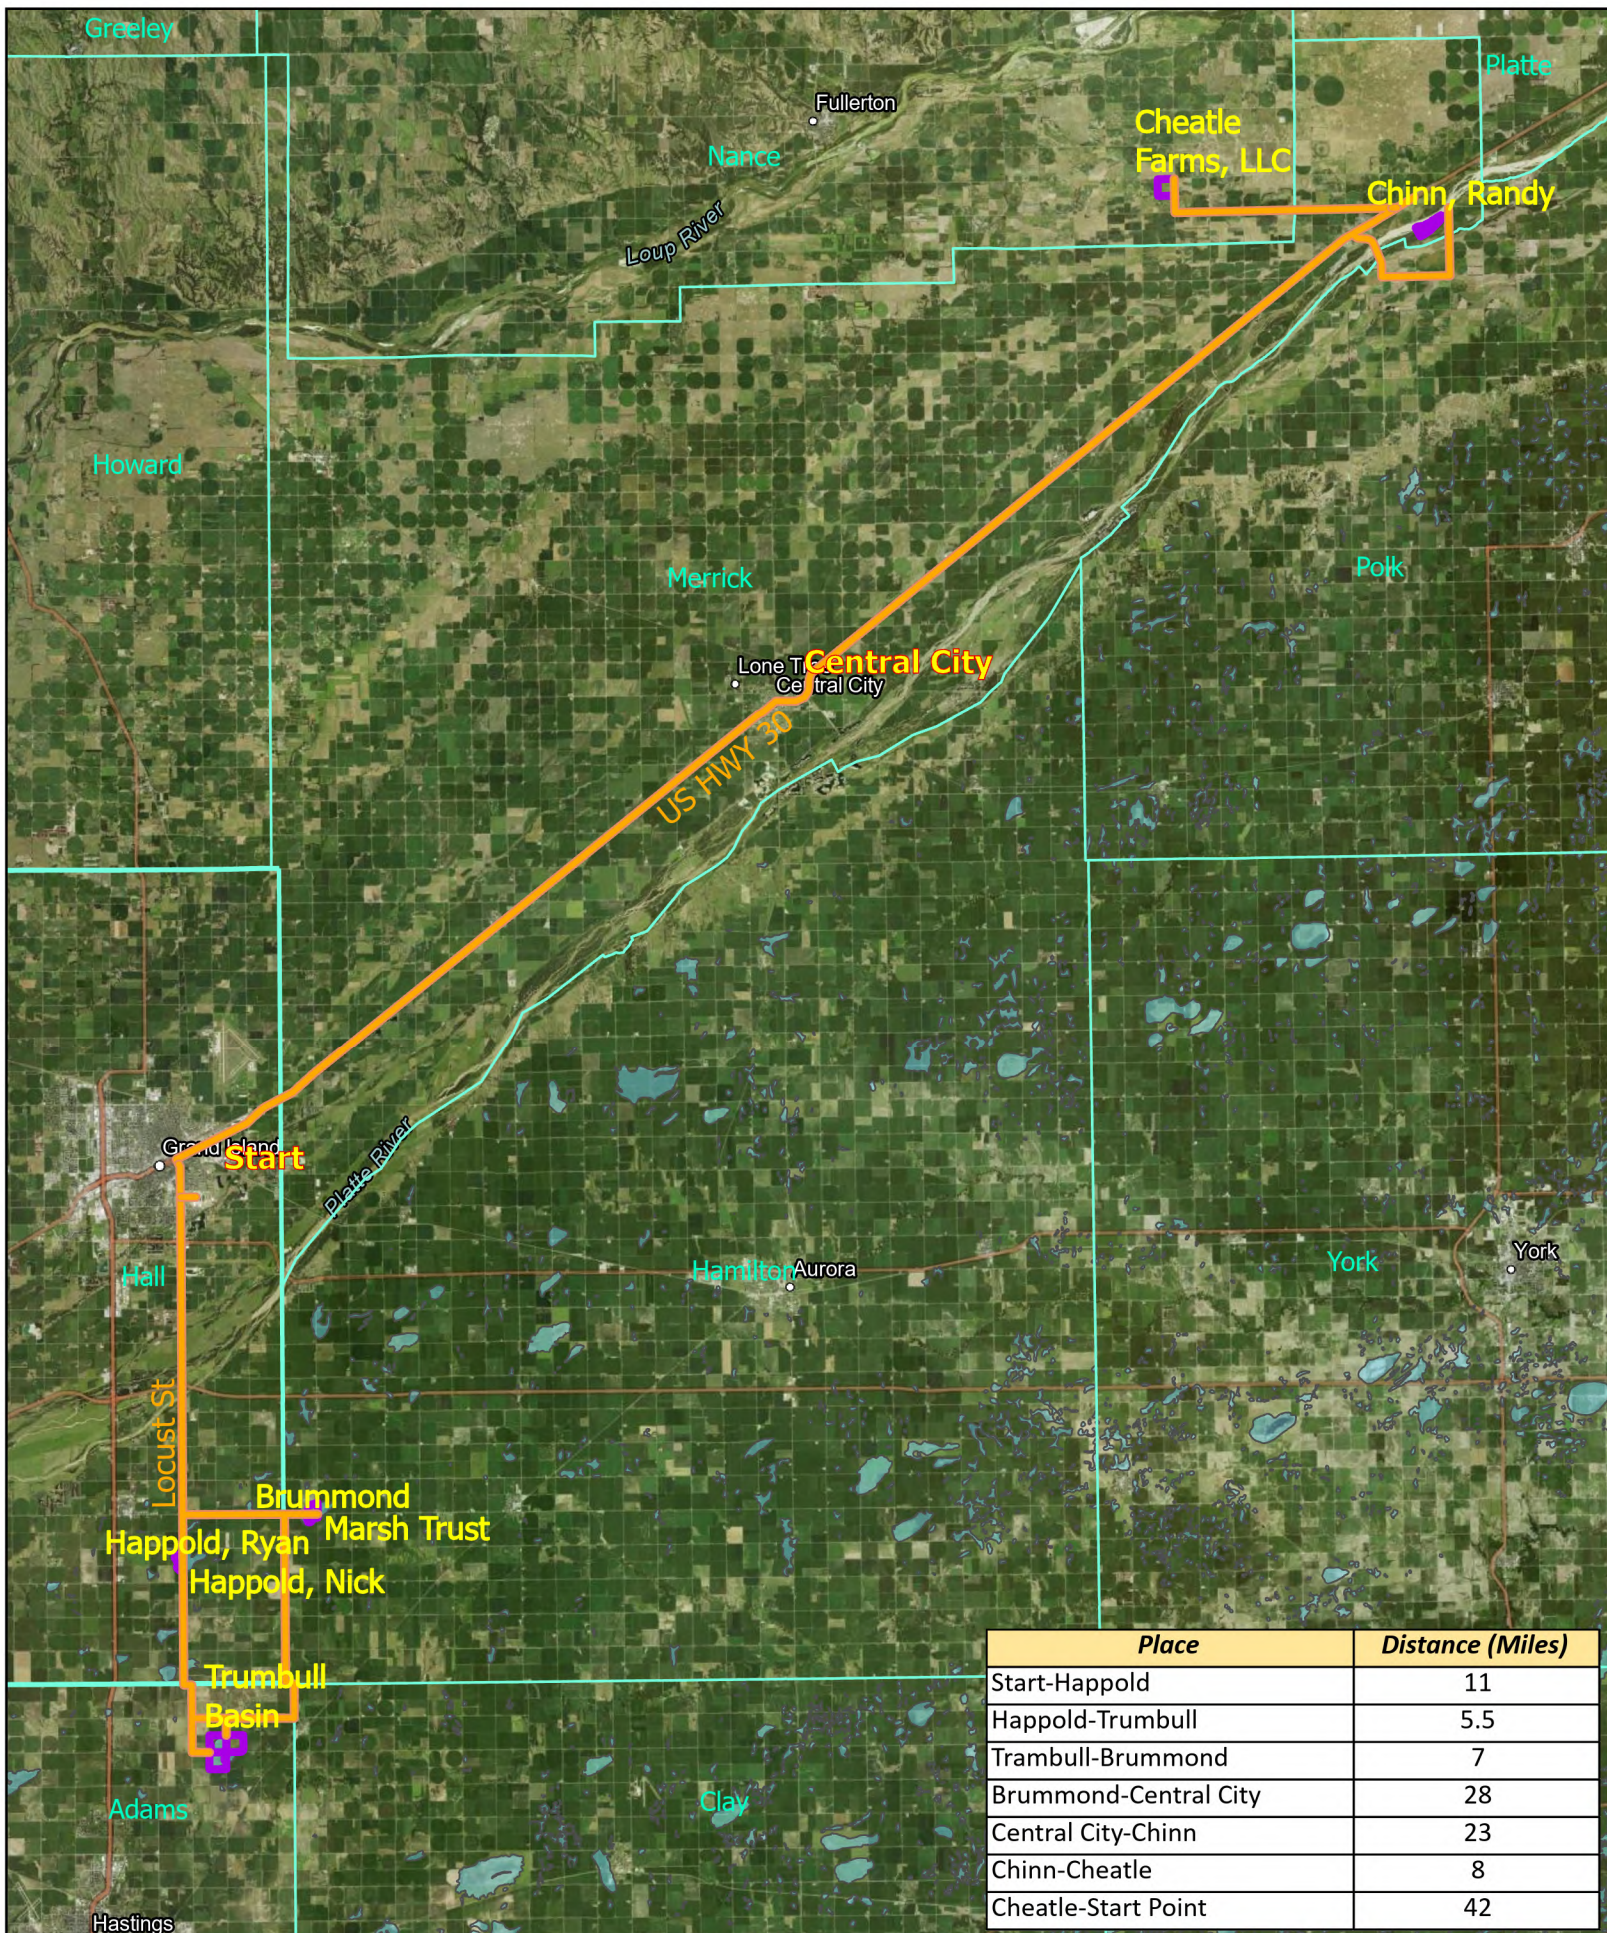

Sites Route Map

Place	Distance (Miles)
Start-Happold	11
Happold-Trumbull	5.5
Trumbull-Brummond	7
Brummond-Central City	28
Central City-Chinn	23
Chinn-Cheatle	8
Cheatle-Start Point	42

Nick and Ryan Happold

-  Site Boundary
-  Wetland Area
-  Road

Trumbull Basin

-  Site Boundary
-  Wetland Area
-  Road

0 0.1 0.2 Miles

Marsh Trust and Brummond

-  Site Boundary
-  Wetland Area
-  Road

0 0.1 0.2 Miles

Randy Chinn

-  Site Boundary
-  Wetland Area
-  Road

0 0.07 0.15 Miles

Cheatle Farms, LLC

-  Site Boundary
-  Wetland Area
-  Road

0 0.05 0.1 Miles