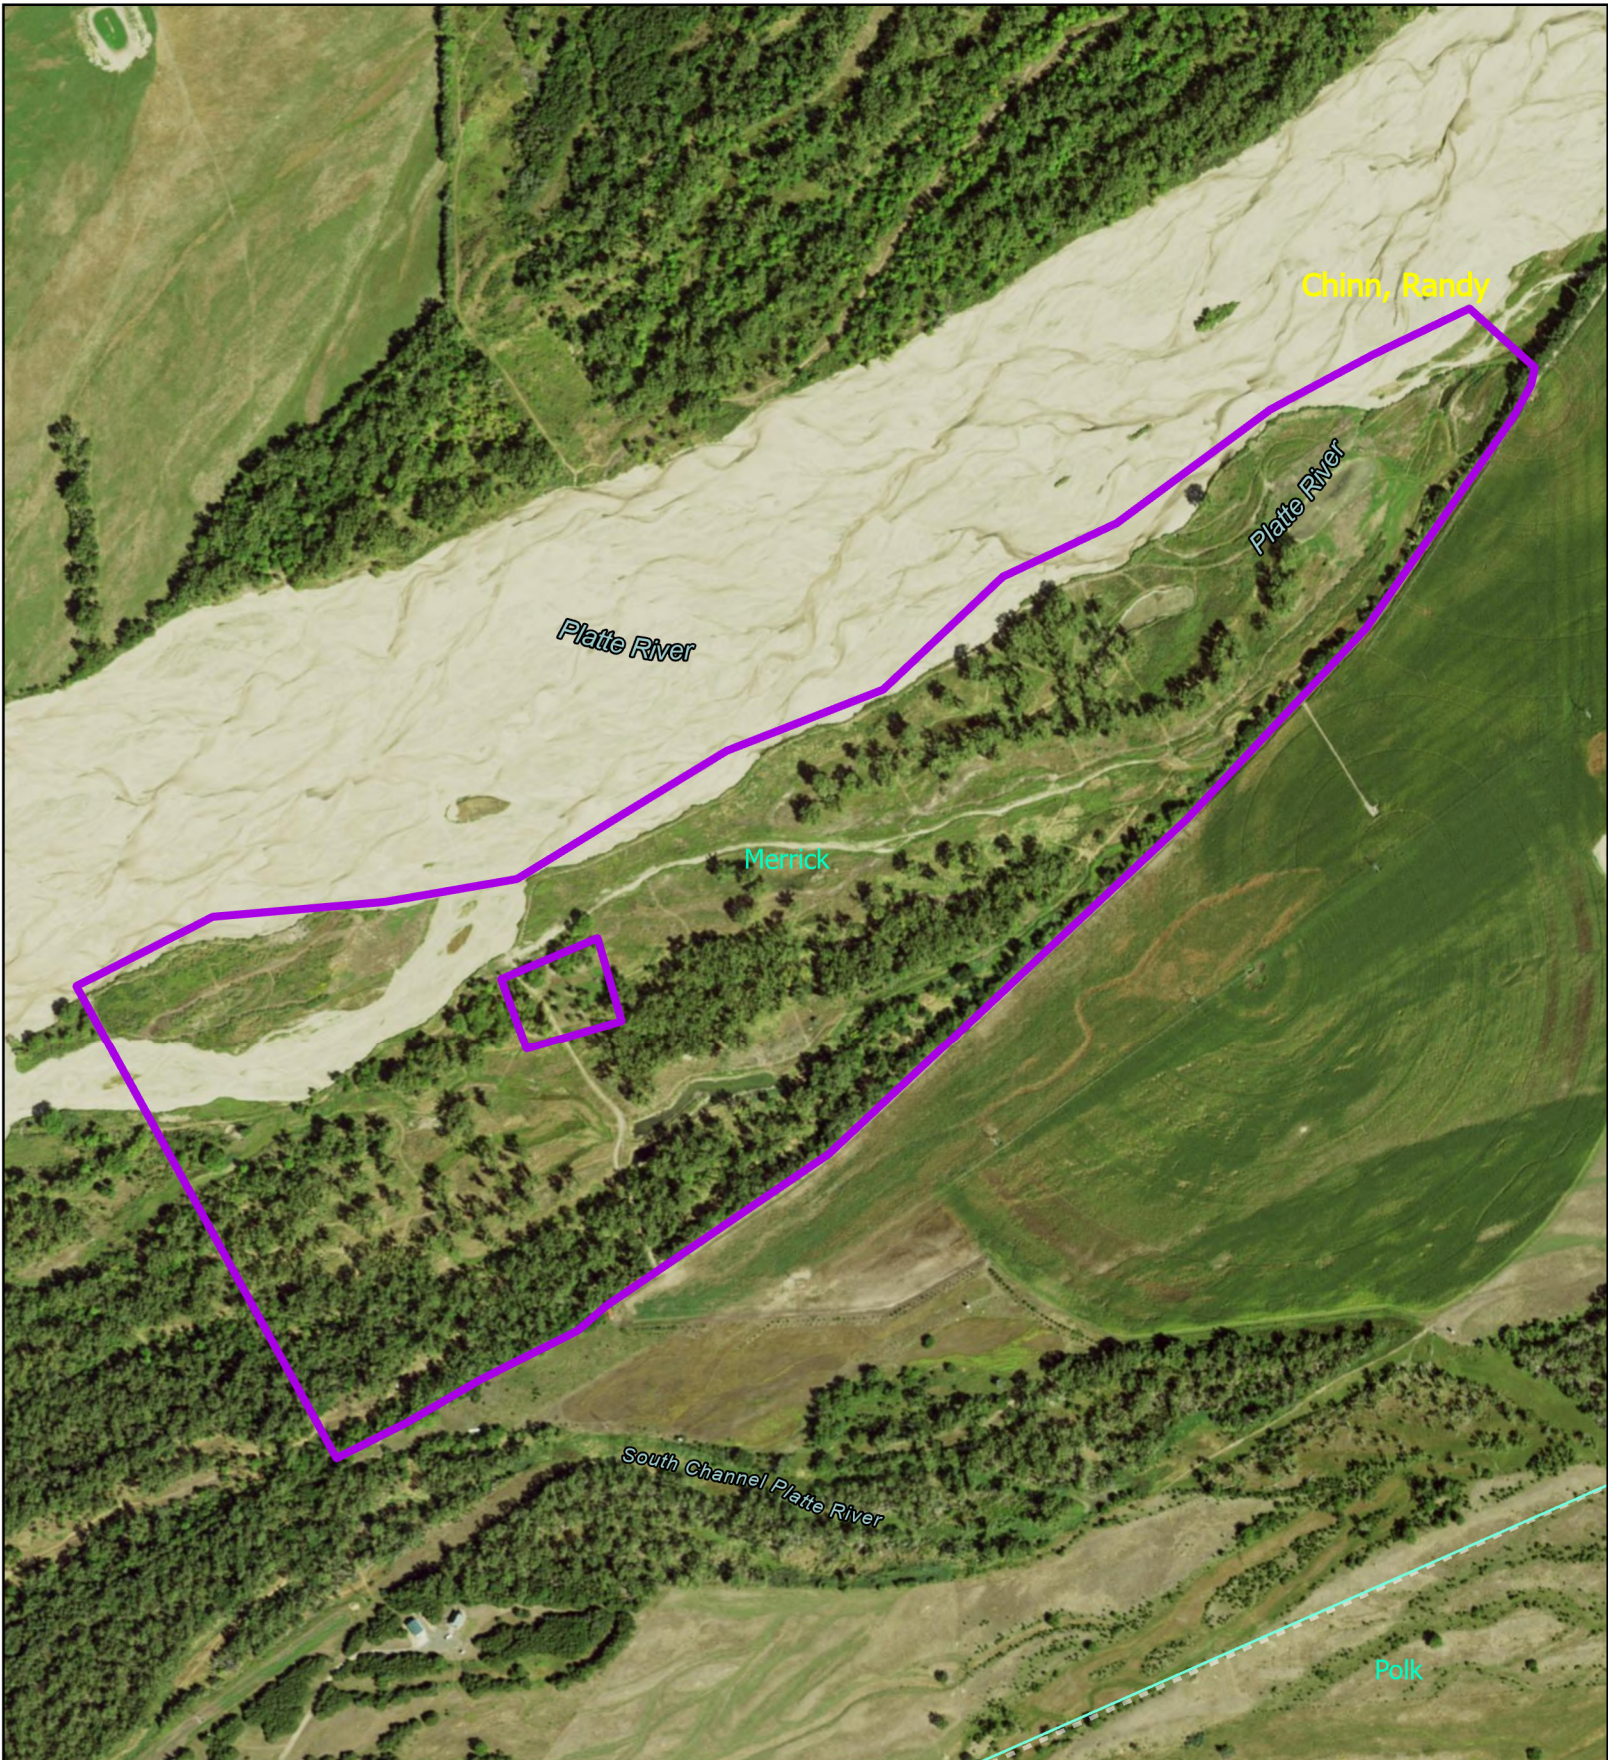

Sites Route Map

Place	Distance (Miles)
Start-Happold	11
Happold-Trumbull	5.5
Trumbull-Brummond	7
Brummond-Central City	28
Central City-Chinn	23
Chinn-Cheatle	8
Cheatle-Start Point	42

Nick and Ryan Happold

-  Site Boundary
-  Wetland Area
-  Road

Trumbull Basin

-  Site Boundary
-  Wetland Area
-  Road

0 0.1 0.2 Miles

Marsh Trust and Brummond

-  Site Boundary
-  Wetland Area
-  Road

0 0.1 0.2 Miles

Randy Chinn

-  Site Boundary
-  Wetland Area
-  Road

0 0.07 0.15 Miles

Cheatle Farms, LLC

-  Site Boundary
-  Wetland Area
-  Road

0 0.05 0.1 Miles