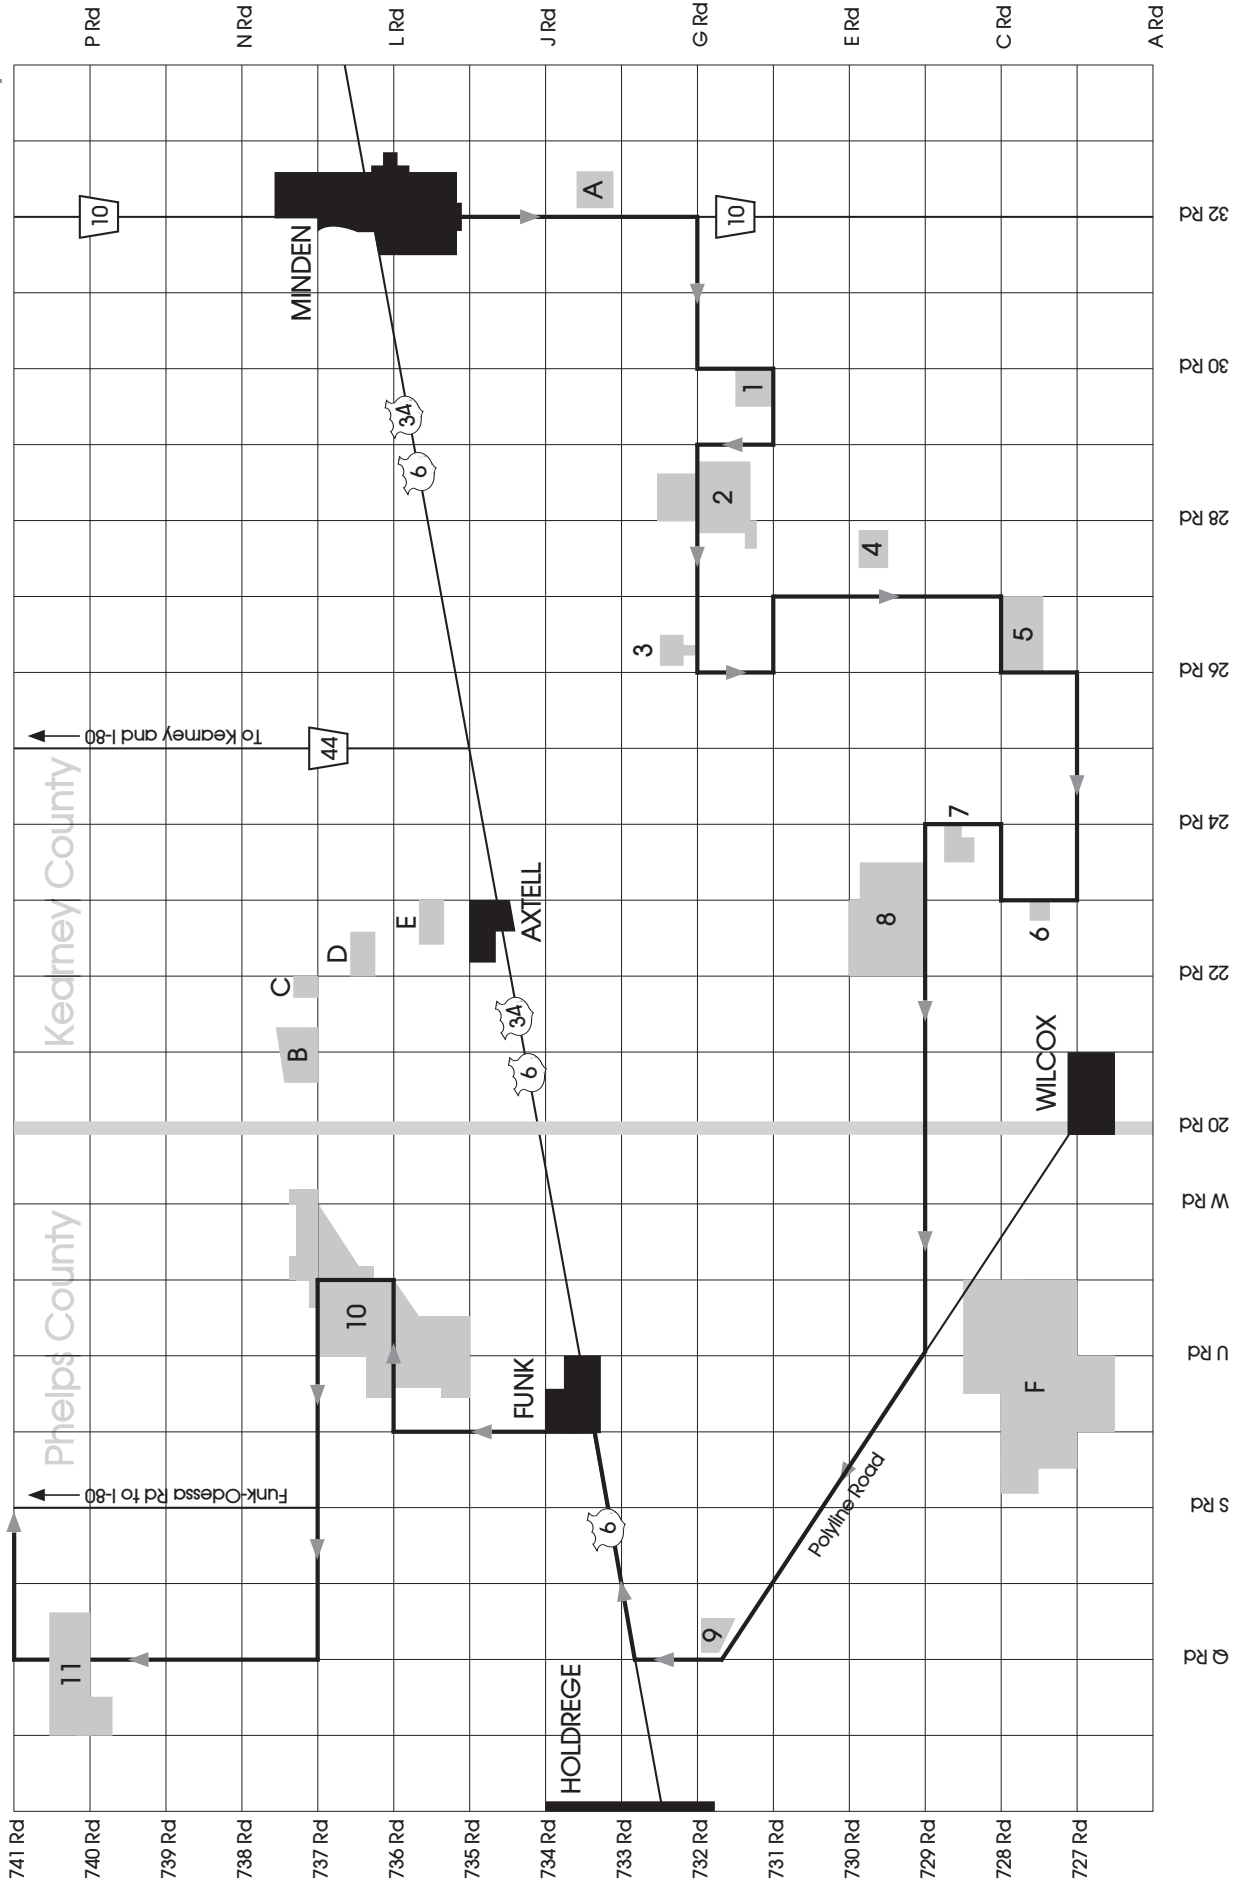

# Western Rainwater Basin Wetlands Driving Tour

North ↑

## Western Driving Tour Key

- 1. Northeast Sacramento WMA
- 2. Gleason WPA
- 3. Bluestem WPA
- 4. Lindau WPA
- 5. Clark WPA
- 6. Frerichs WPA

- 7. Klideer WPA
- 8. Prairie Dog WPA
- 9. Jacobson Wetland (DU)
- 10. Funk WPA
- 11. Johnson WPA

# Eastern Rainwater Basin Wetlands Driving Tour

## Eastern Driving Tour Key

1. Pintail WMA
2. Nelson WPA
3. Harvard WPA
4. Verona Complex (DU)
5. Massie WPA
6. Schuck WPA
7. Meadowlark WPA
8. Moger WPA

9. Eckhardt WPA
10. Hansen WPA
11. Mallard Haven WPA