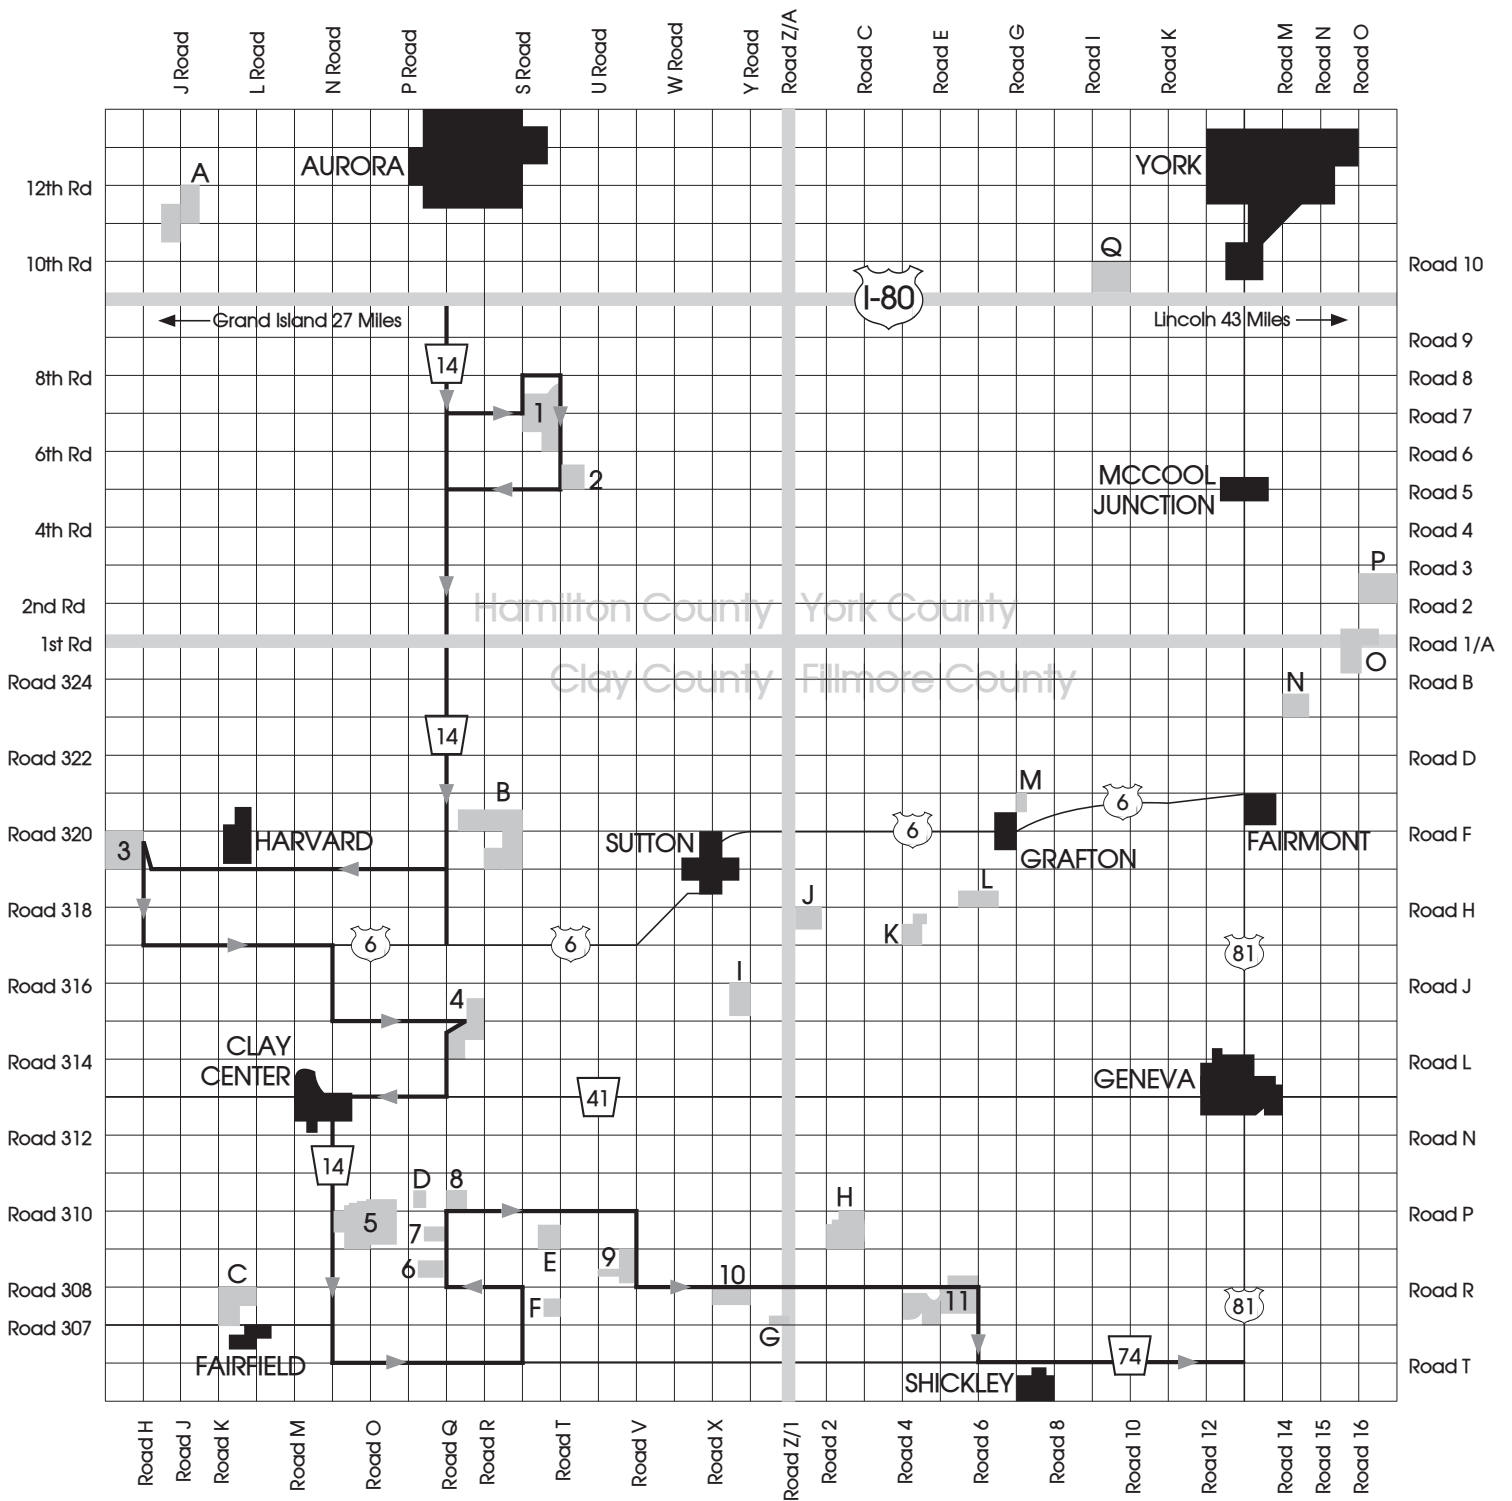

# Western Rainwater Basin Wetlands Driving Tour

North ↑

## Western Driving Tour Key

- 1. Northeast Sacramento WMA
- 2. Gleason WPA
- 3. Bluestem WPA
- 4. Lindau WPA
- 5. Clark WPA
- 6. Frerichs WPA

- 7. Klideer WPA
- 8. Prairie Dog WPA
- 9. Jacobson Wetland (DU)
- 10. Funk WPA
- 11. Johnson WPA

# Eastern Rainwater Basin Wetlands Driving Tour

## Eastern Driving Tour Key

1. Pintail WMA
2. Nelson WPA
3. Harvard WPA
4. Verona Complex (DU)
5. Massie WPA
6. Schuck WPA
7. Meadowlark WPA
8. Moger WPA

9. Eckhardt WPA
10. Hansen WPA
11. Mallard Haven WPA